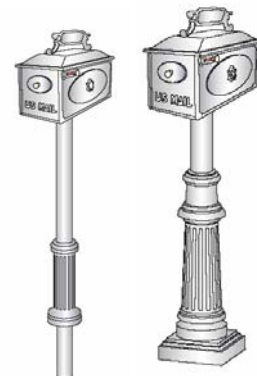

Visit our website @ www.constantelectric.net